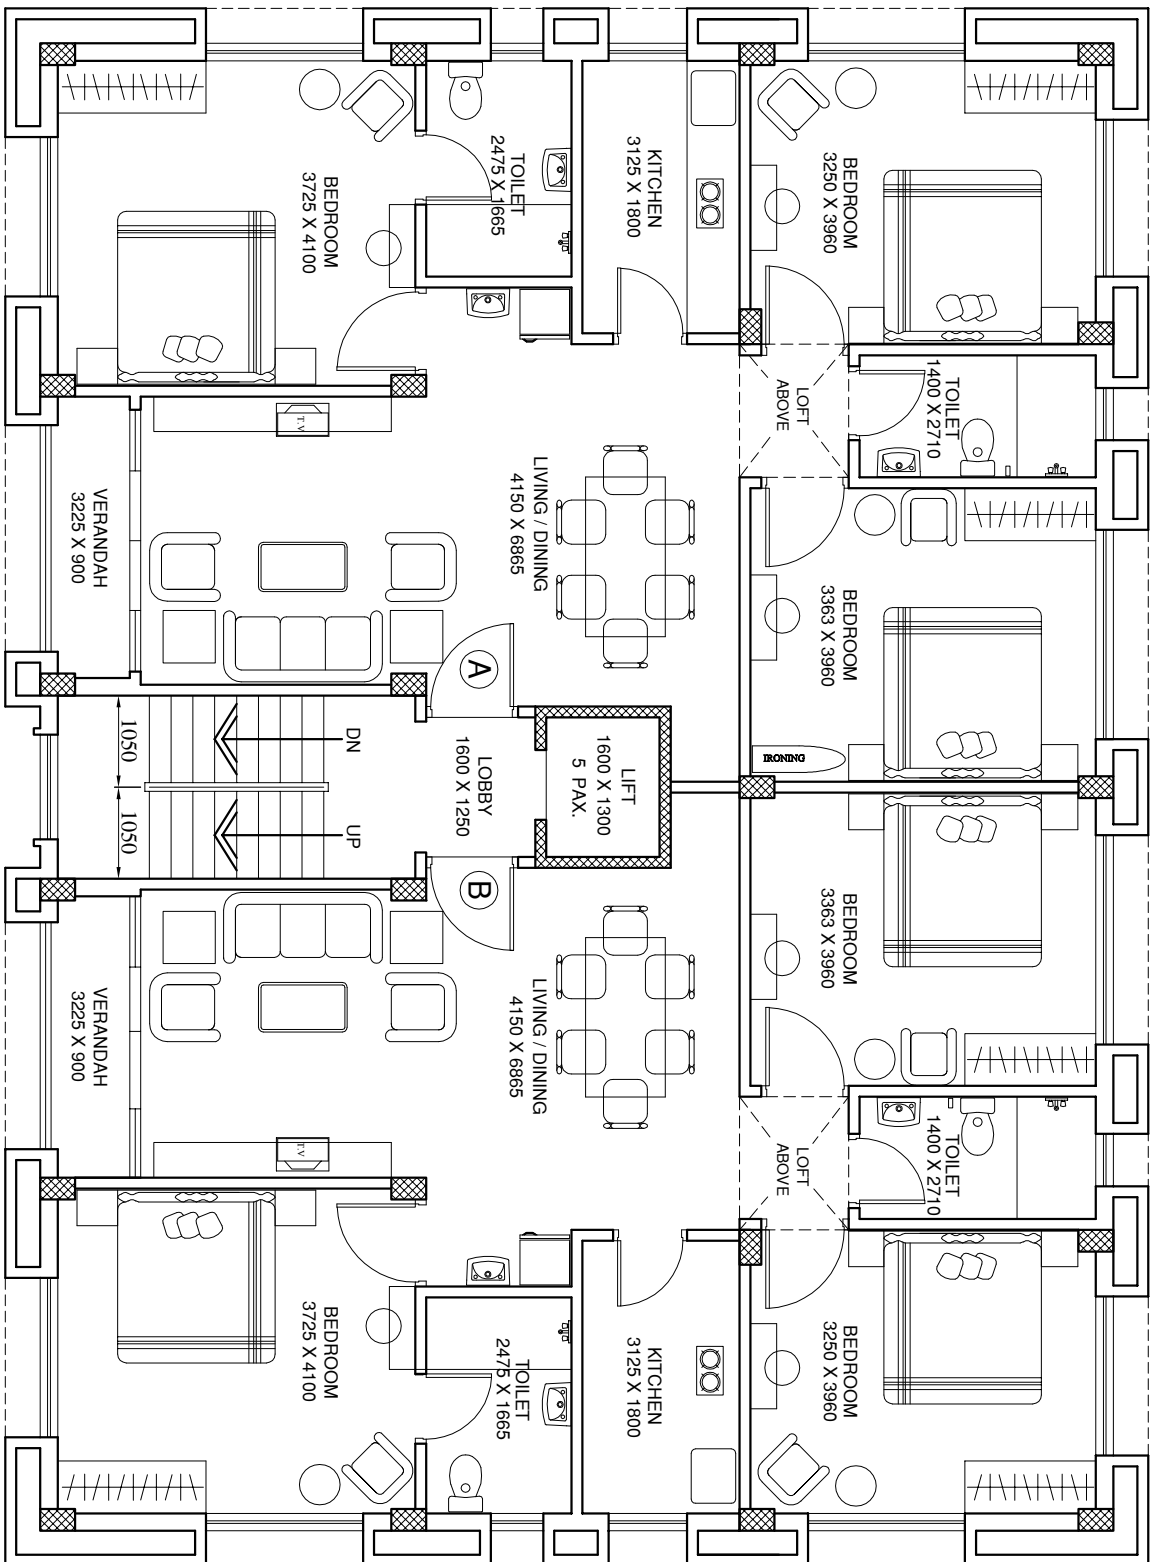

TIRUPATI NIWAS
55, GOURI BARI LANE, KOLKATA

TYPICAL FLOOR (1st TO 4th) PLAN

AREA STATEMENTS	
FLAT MKD.	FLAT AREA (sq.ft)
A	1355
B	1355